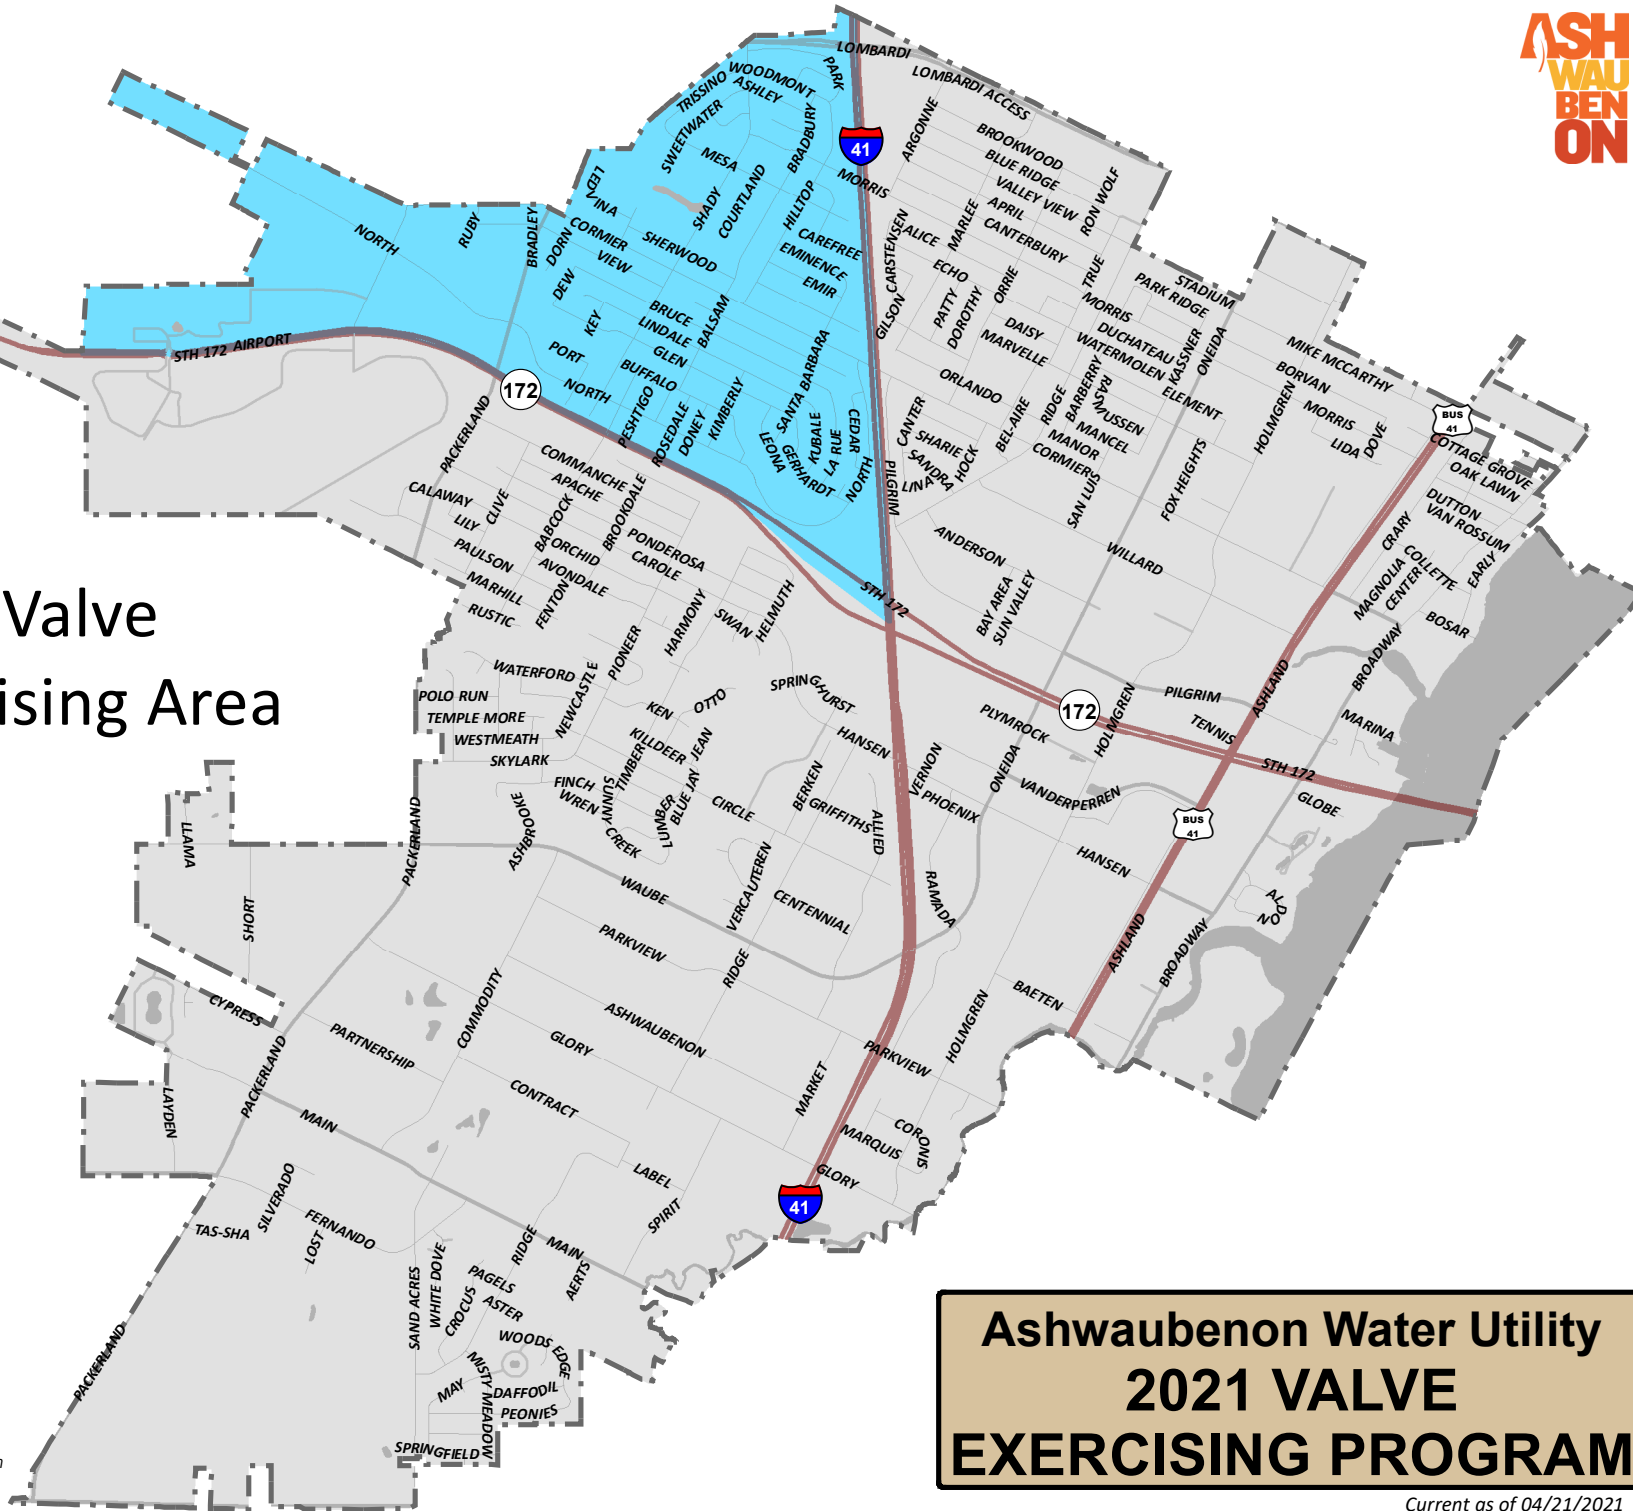

0 1,000 2,000 3,000 Feet

2021 Valve Exercising Area

This map shows the approximate relative location of property boundaries, but was not prepared by a professional land surveyor. This map is provided for informational or reference purposes only and may not be sufficient or appropriate for legal, engineering, or surveying purposes. This data is only as accurate as to the best of our knowledge at the time of original creation. The Village of Ashwaubenon is not responsible for any inaccuracies.

Ashwaubenon Water Utility 2021 VALVE EXERCISING PROGRAM

Current as of 04/21/2021