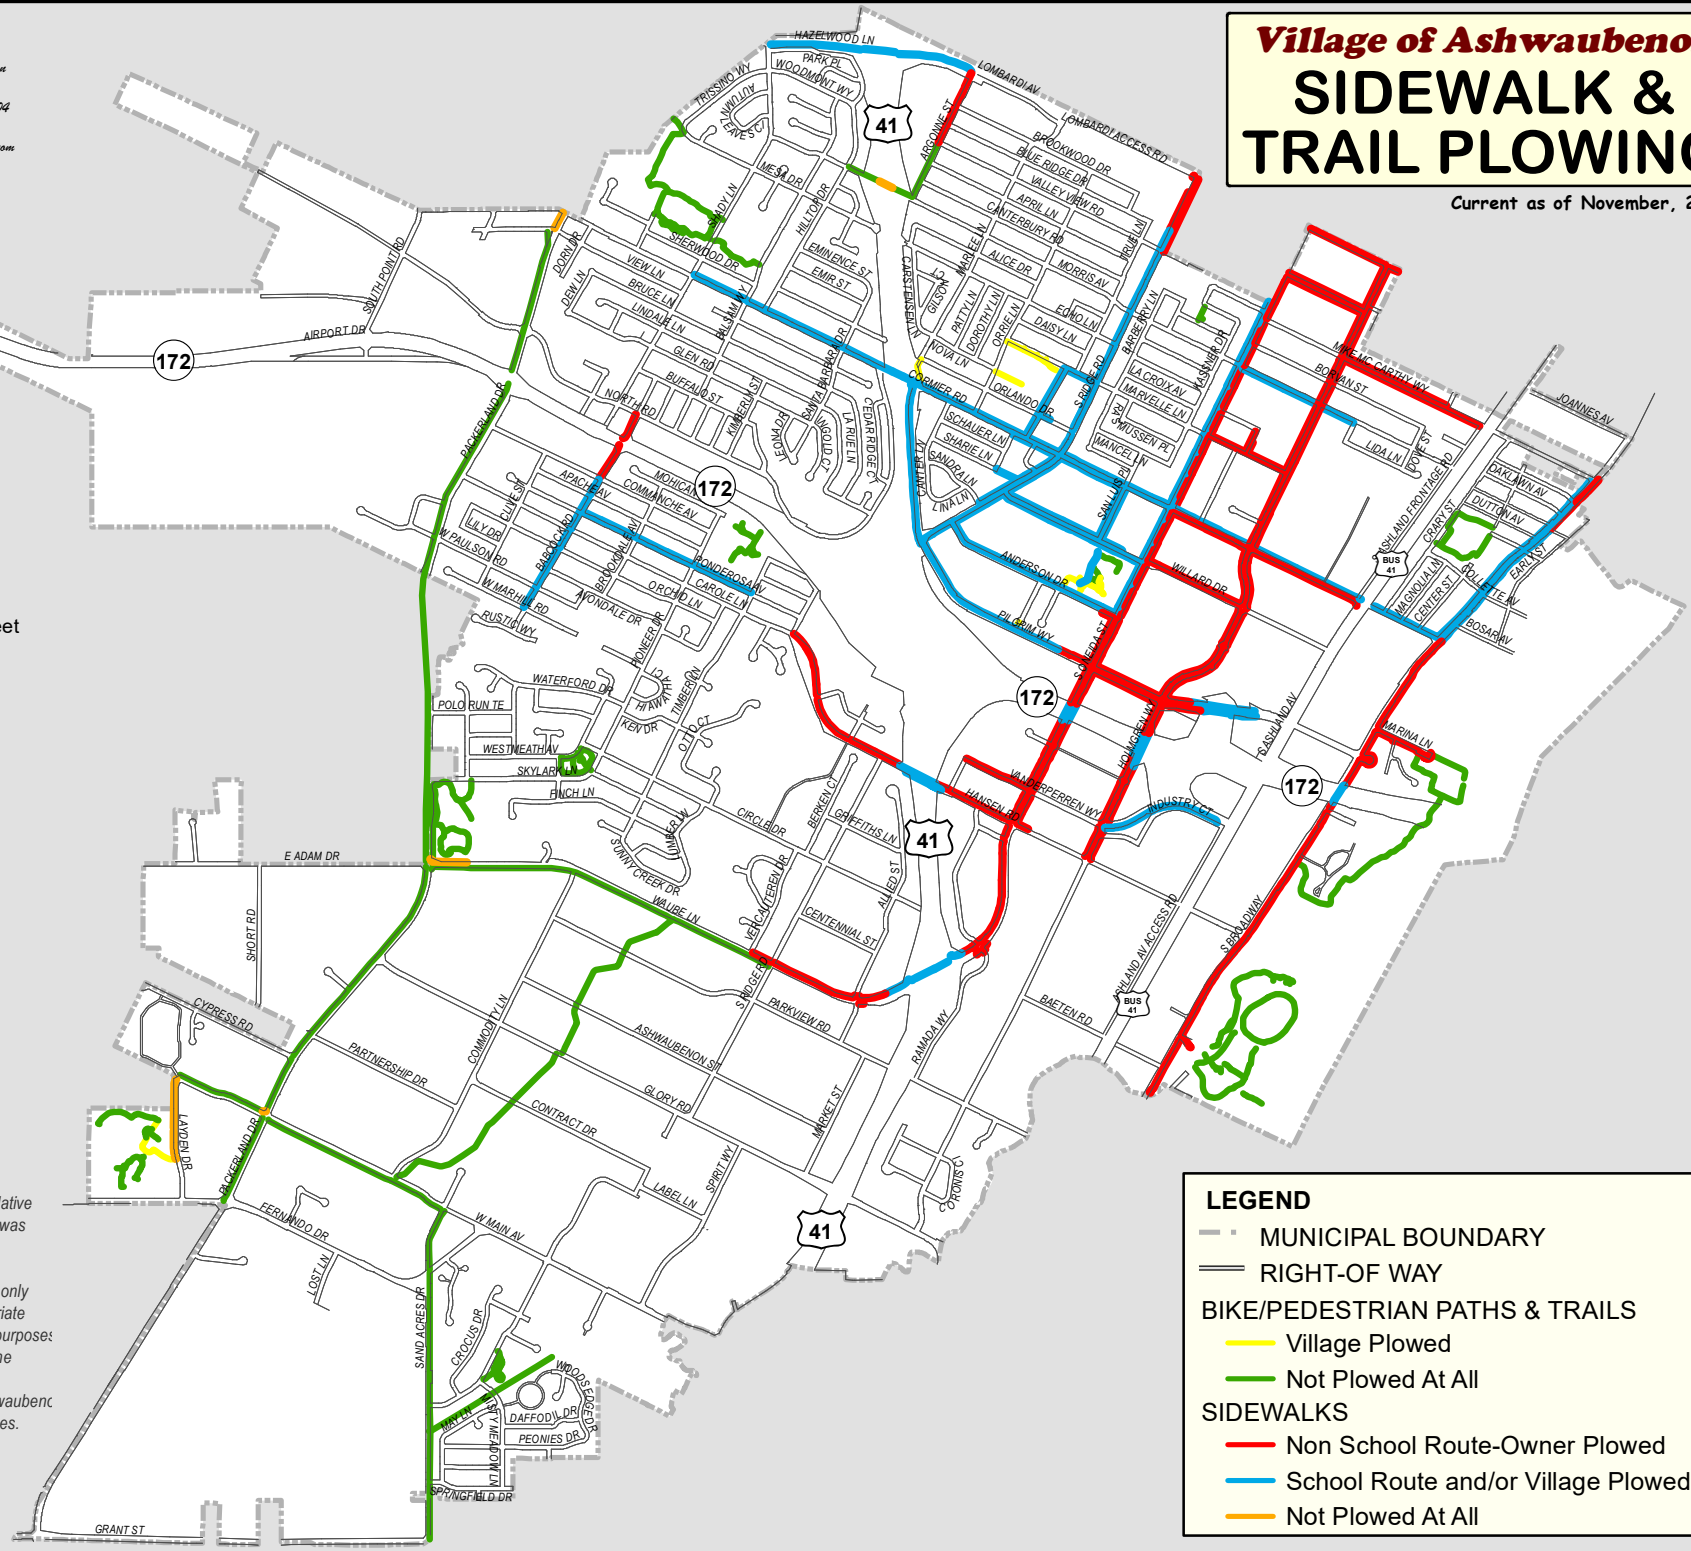

# Village of Ashwaubenon SIDEWALK & TRAIL PLOWING

Current as of November, 2020

0 1,500 3,000 Feet

This map shows the approximate relative location of property boundaries, but was not prepared by a professional land surveyor. This map is provided for informational or reference purposes only and may not be sufficient or appropriate for legal, engineering, or surveying purposes. This data is only as accurate as to the best of our knowledge at the time of original creation. The Village of Ashwaubenon is not responsible for any inaccuracies.

**LEGEND**

- MUNICIPAL BOUNDARY
- RIGHT-OF WAY
- BIKE/PEDESTRIAN PATHS & TRAILS**
- Yellow line: Village Plowed
- Green line: Not Plowed At All
- SIDEWALKS**
- Red line: Non School Route-Owner Plowed
- Blue line: School Route and/or Village Plowed
- Orange line: Not Plowed At All