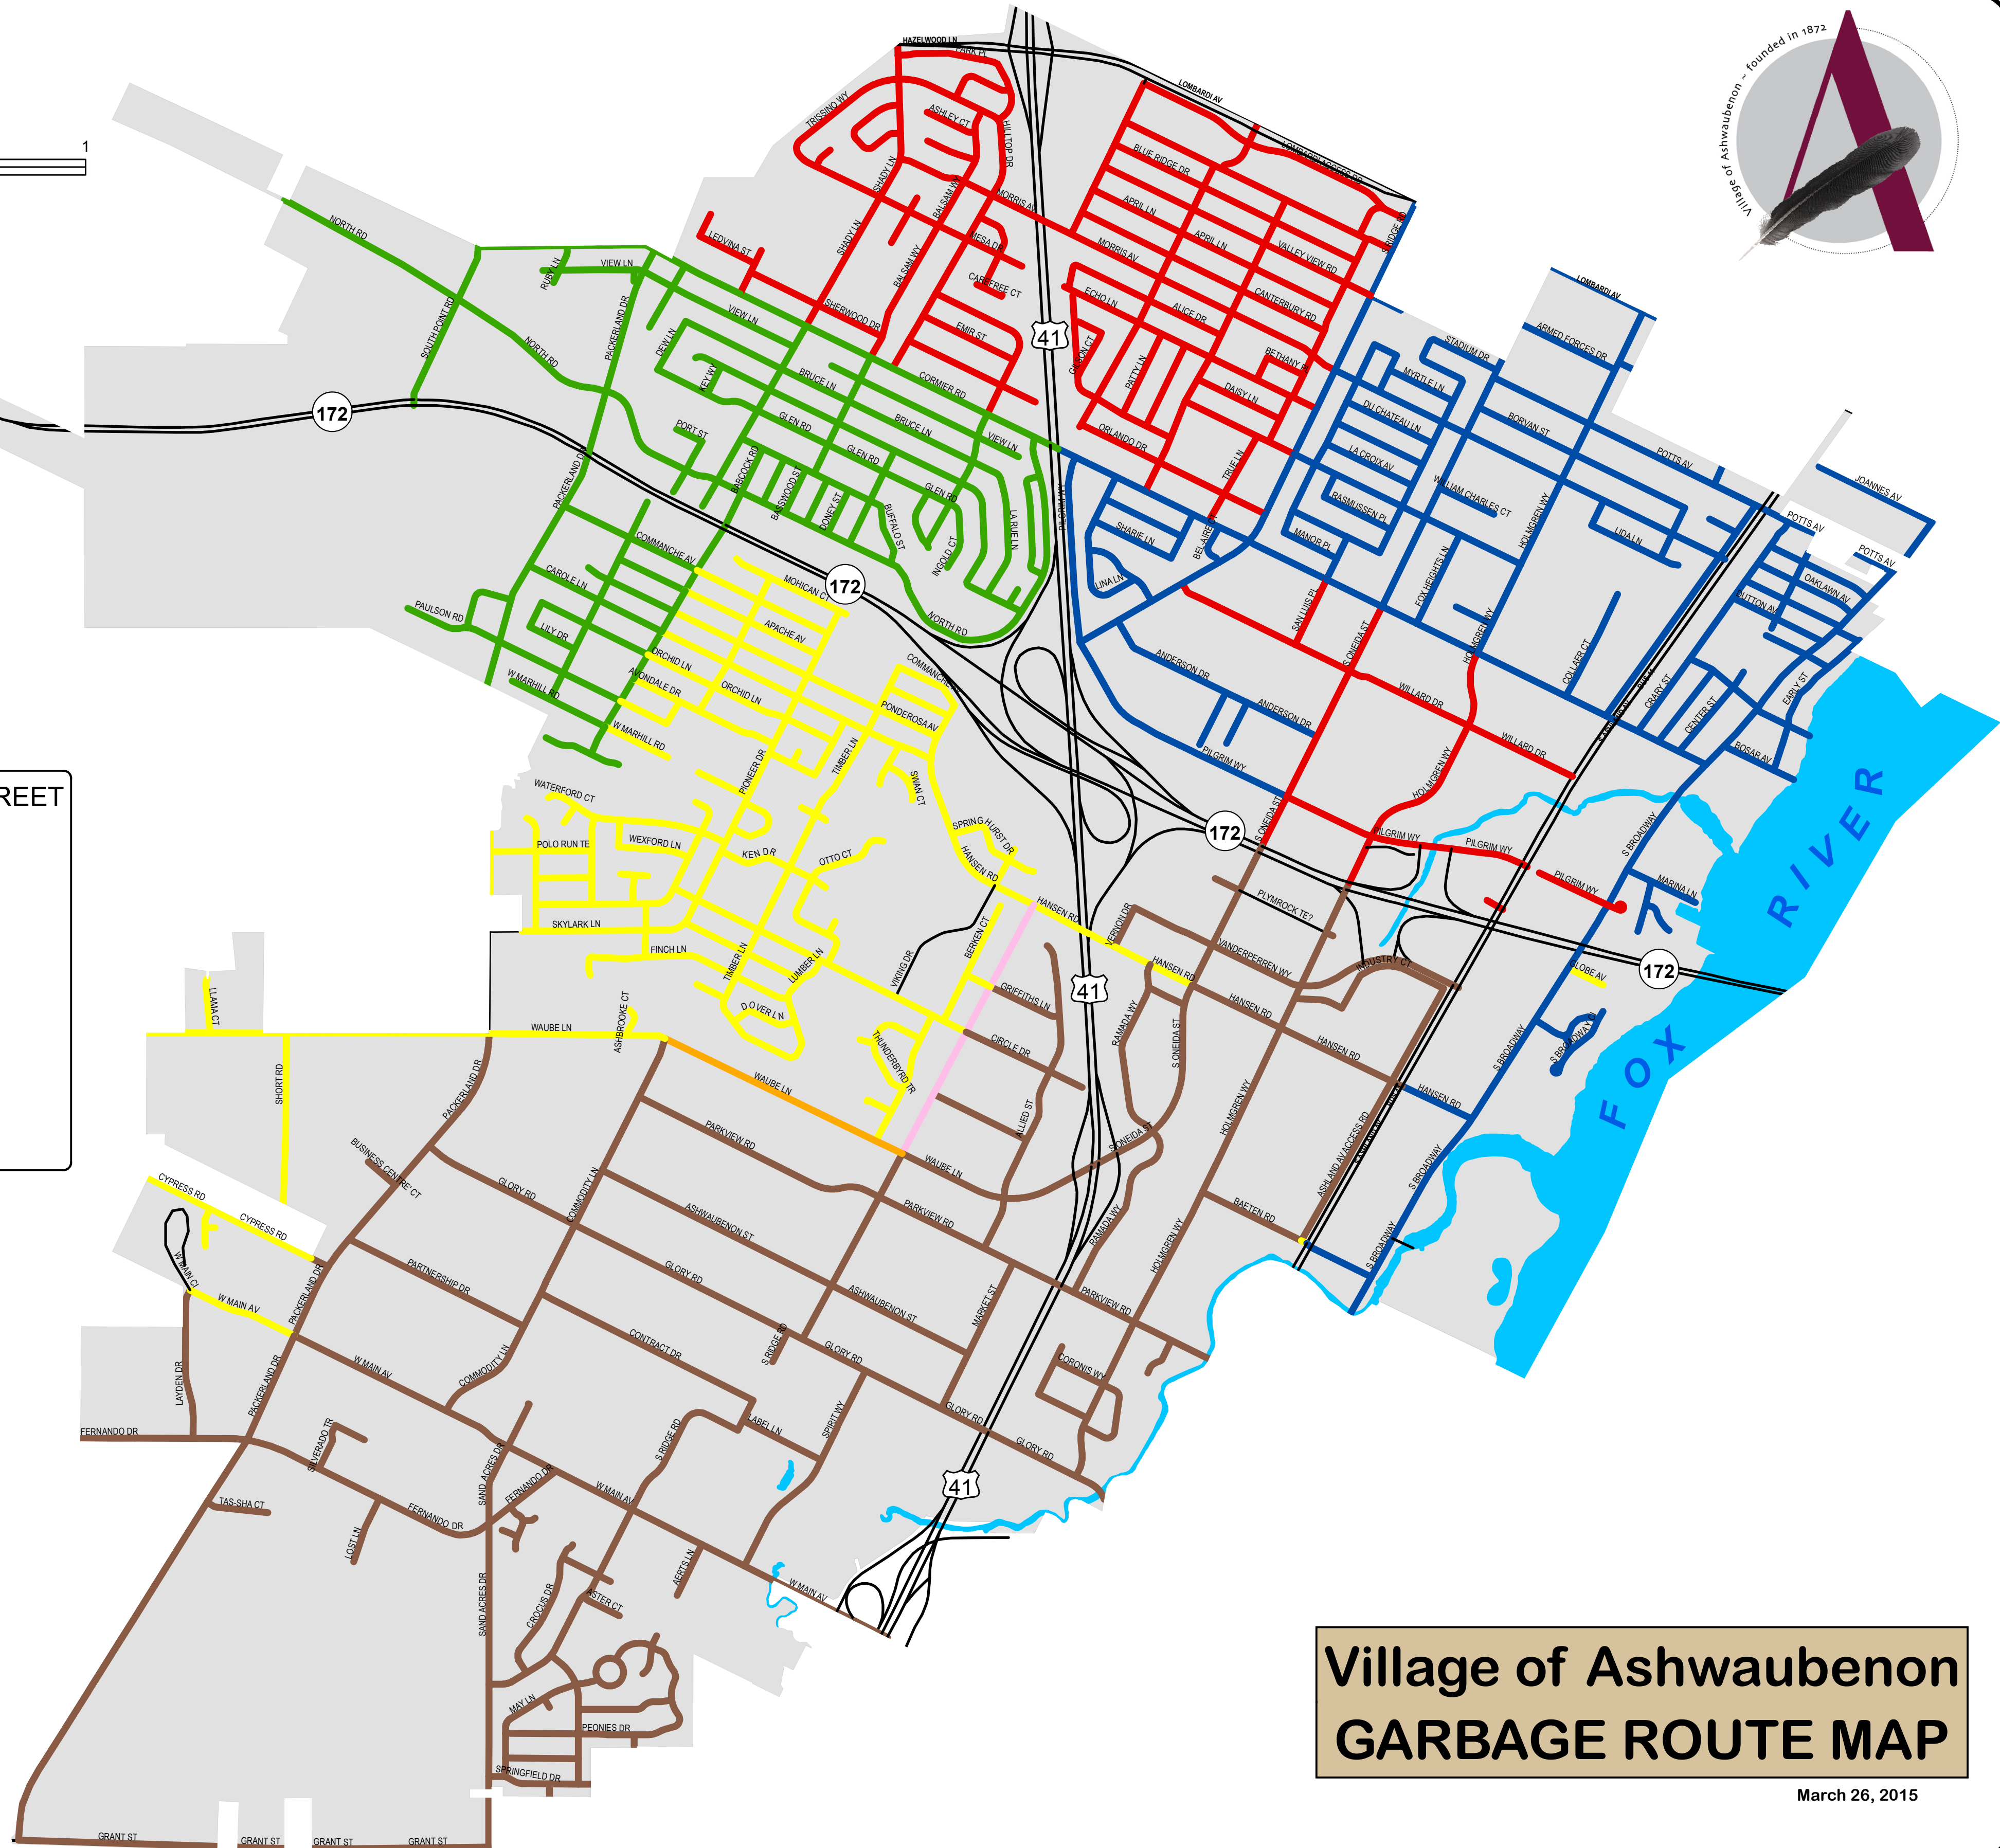

- NO PICKUP ON STREET
- MON
- TUES
- WED
- THURS
- FRI
- E=FRI W=THURS
- N=THURS S=FRI

Village of Ashwaubenon GARBAGE ROUTE MAP

March 26, 2015