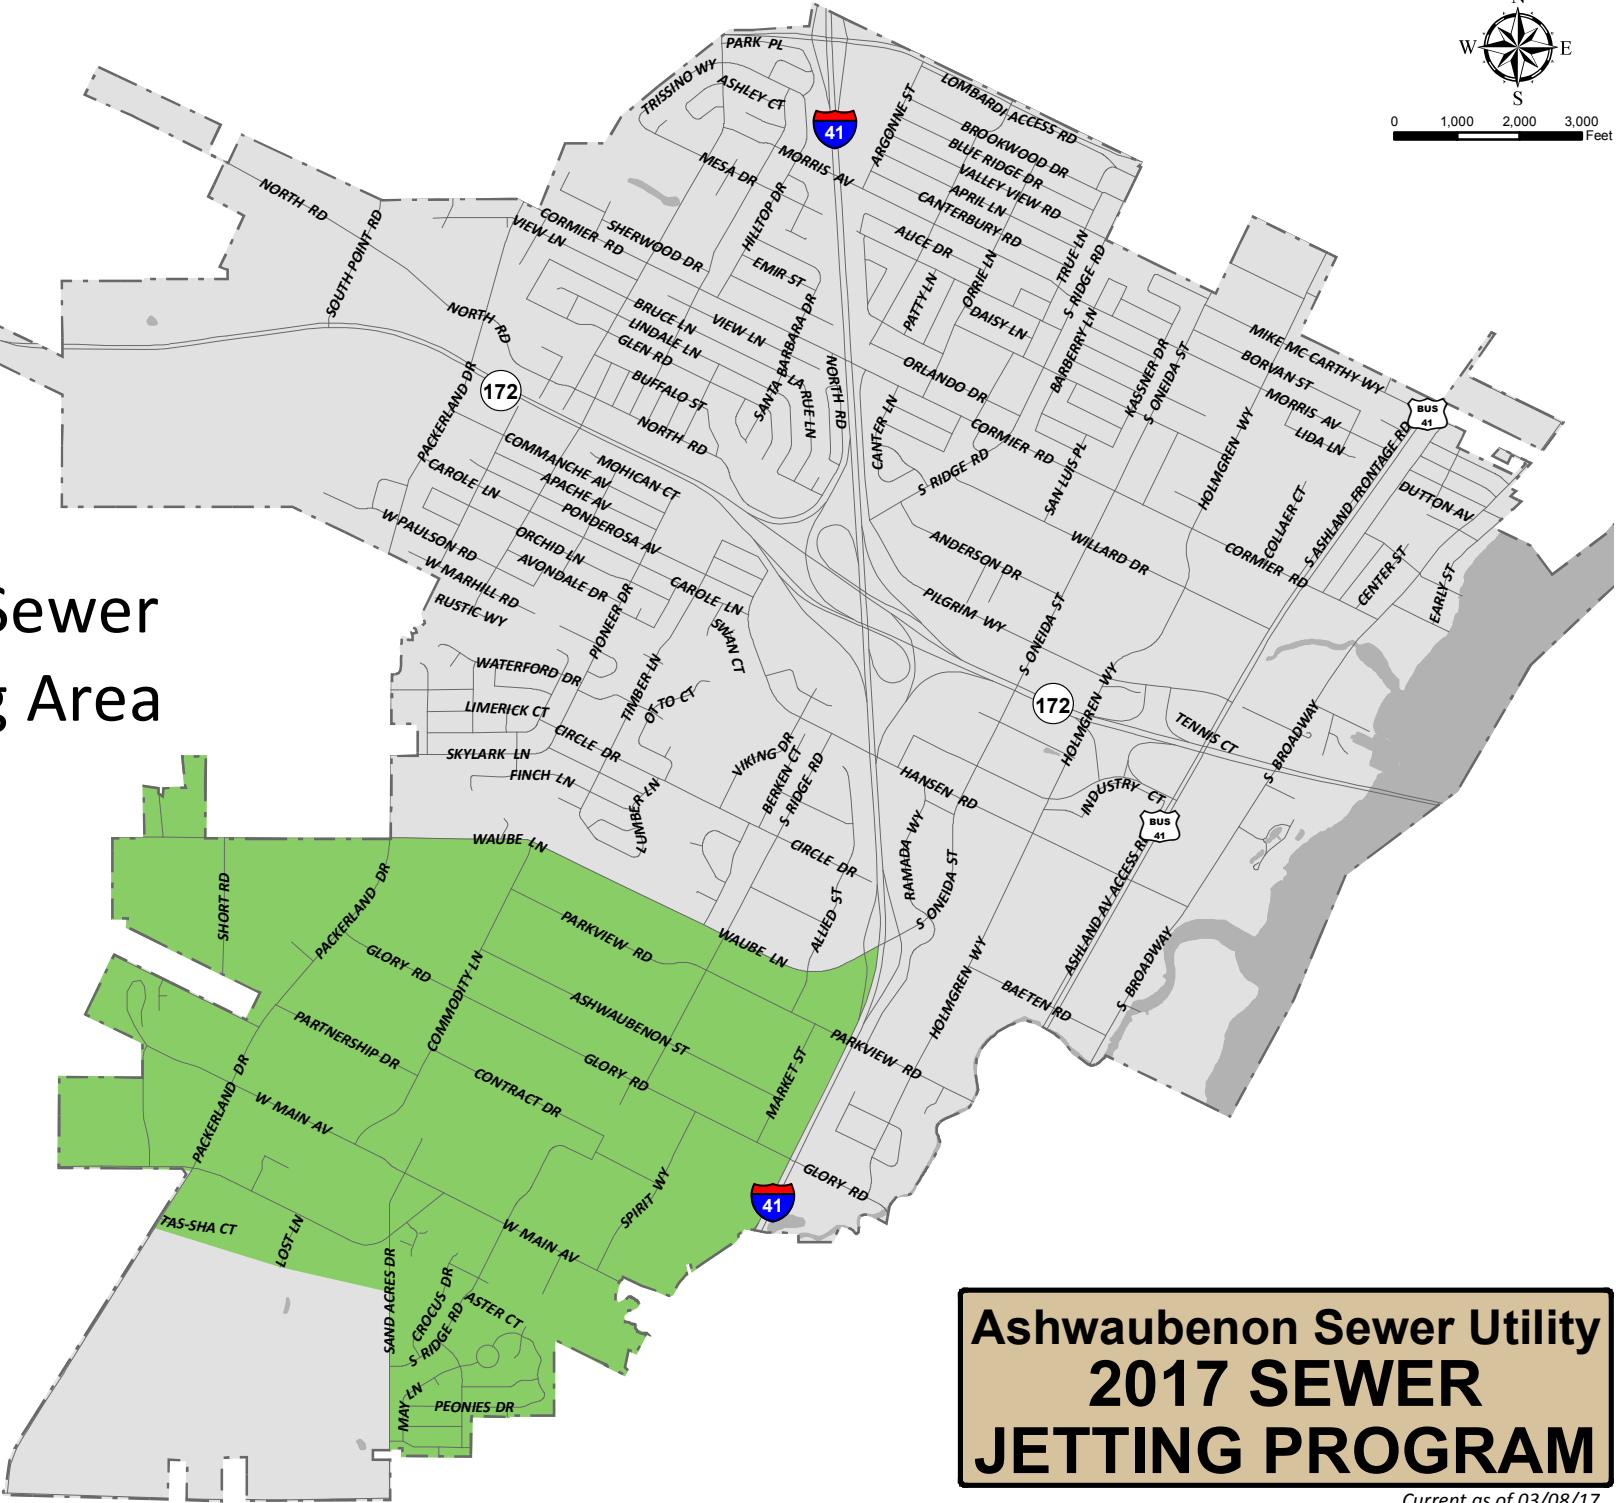

# 2017 Sewer Jetting Area

This map shows the approximate relative location of property boundaries, but was not prepared by a professional land surveyor. This map is provided for informational or reference purposes only and may not be sufficient or appropriate for legal, engineering, or surveying purposes. This data is only as accurate as to the best of our knowledge at the time of original creation. The Village of Ashwaubenon is not responsible for any inaccuracies.

## Ashwaubenon Sewer Utility 2017 SEWER JETTING PROGRAM

Current as of 03/08/17