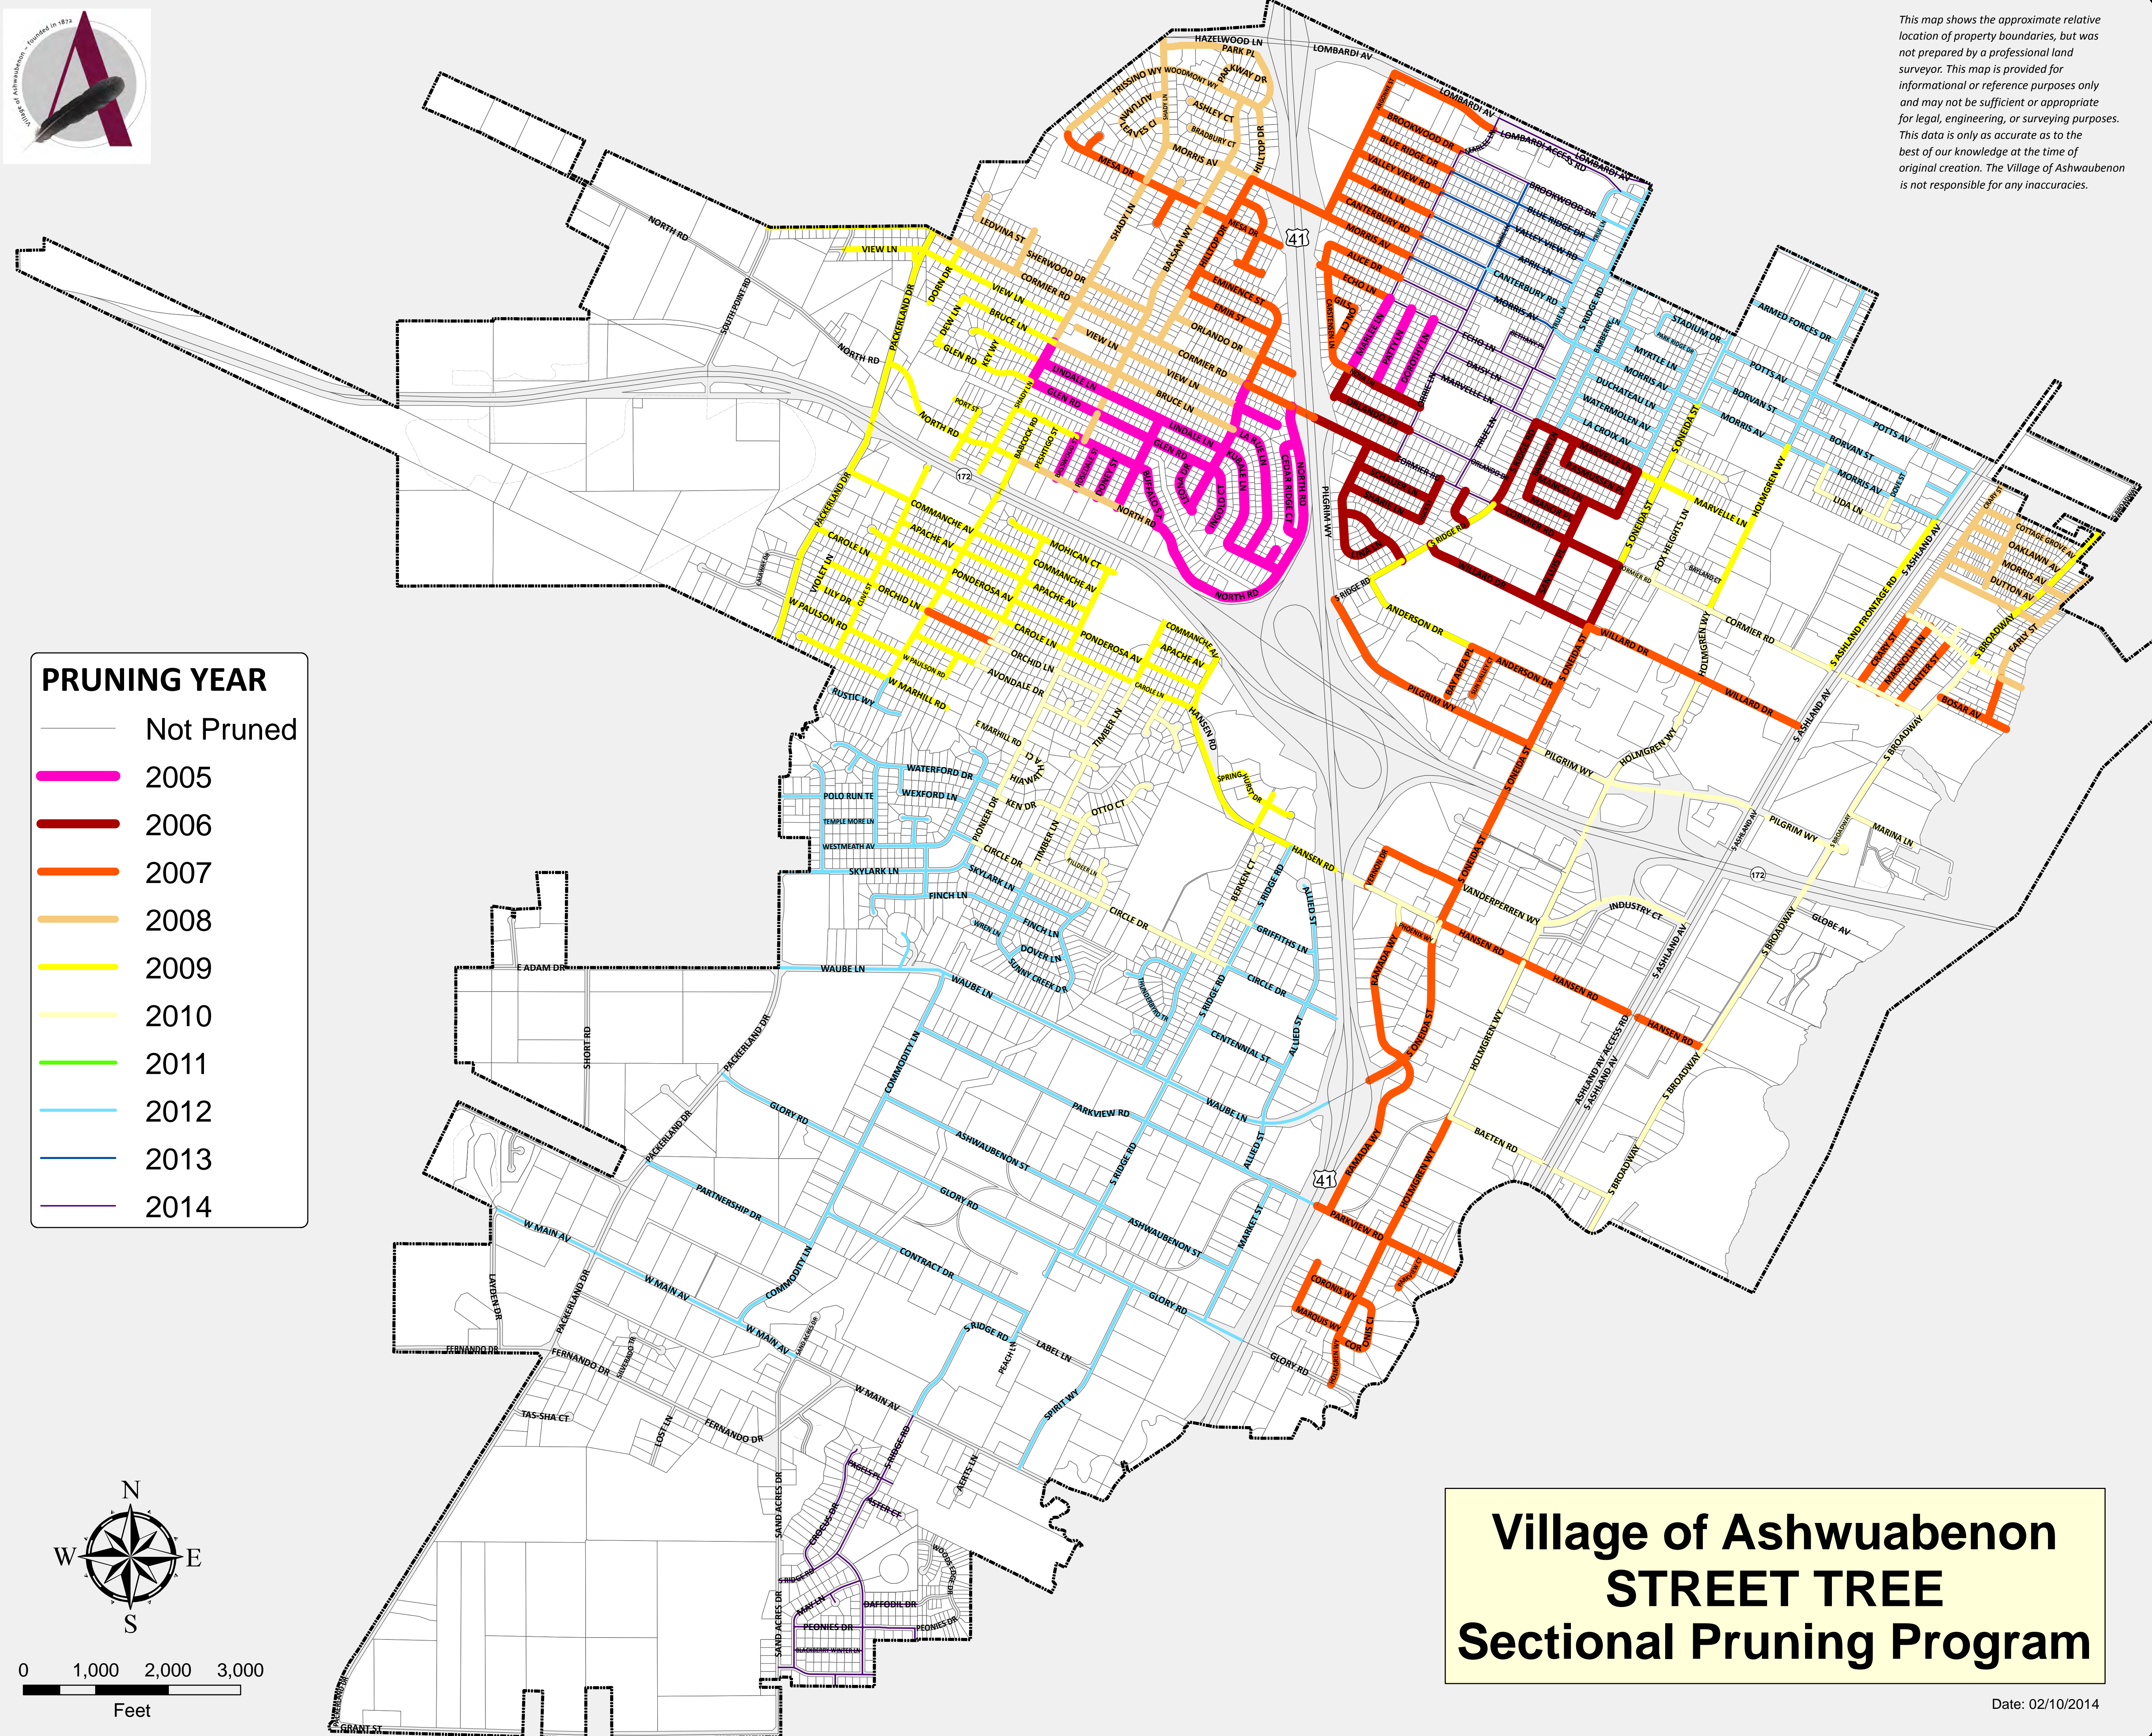

This map shows the approximate relative location of property boundaries, but was not prepared by a professional land surveyor. This map is provided for informational or reference purposes only and may not be sufficient or appropriate for legal, engineering, or surveying purposes. This data is only as accurate as the best of our knowledge at the time of original creation. The Village of Ashwaubenon is not responsible for any inaccuracies.

**PRUNING YEAR**

—	Not Pruned
—	2005
—	2006
—	2007
—	2008
—	2009
—	2010
—	2011
—	2012
—	2013
—	2014

# Village of Ashwaubenon STREET TREE Sectional Pruning Program